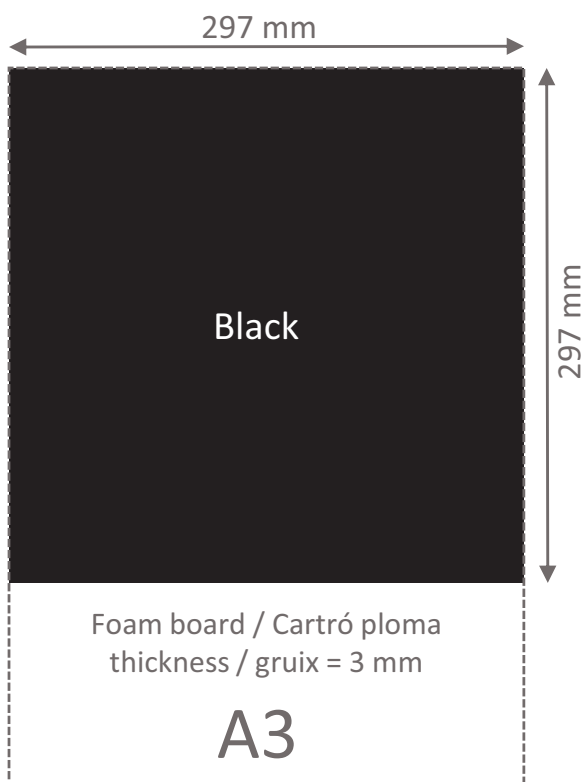

SDR:FIGURE Systems of representation

Color Form Music Food

Party with food compositions

Tuesday 20.1.2015 at 18h

At the lobby of the School of Architecture La Salle

We invite you to the exhibition SDR : FIGURE of the course Systems of Representation where we will get a taste of the visual, musical and culinary compositions made by students. During the exhibition, we are going to build a composition with the food brought by the participants. Simultaneously, compositions made by students based on the music of György Ligeti will be displayed.

JOIN US!

To participate you need to bring black foam-board (square format, 3 mm. thick) and the ingredients to make a tasty, attractive composition. The collective composition will be built at 17:00 in the lobby of the School of Architecture La Salle.

PARTICIPA-HI!

Per participar cal portar un cartró ploma negra (format quadrat, 3 mm. de gruix) i els ingredients per fer una gustosa i atractiva composició. La composició col·lectiva es construirà a les 17:00 al vestíbul de l'Escola d'Arquitectura La Salle.